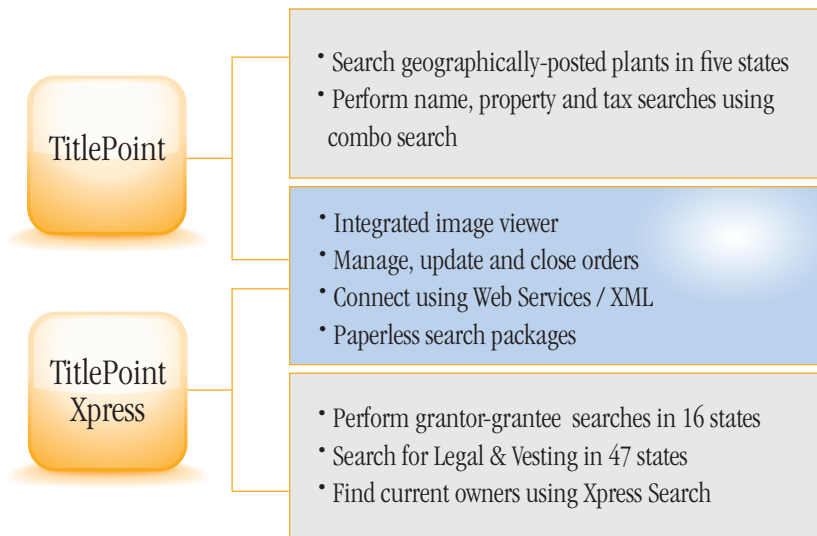

TitlePoint Xpress

- Perform the following searches:
 - Current and previous owner
 - Grantor-grantee chain of title
 - Document image search
 - Property chain of title
 - Legal & Vesting search
 - Mortgage and purchase/transfer information
- Xpress Search simultaneously searches recorder, assessor, tax collector, starter, and document image and map databases to produce a report that includes:
 - Current and prior owner
 - Voluntary and involuntary liens
 - Tax payment status
 - Tax assessor data, with aerial photography
 - Copy of transfer deed
 - Plat map

Software Applications

Property Insight offers two Web-based search applications, TitlePoint[®] and TitlePoint Xpress[®]. Both are offered on a subscription basis. TitlePoint, our flagship search application, connects you to historically-rich geographically-posted title plants and document image databases. It features quick and easy searching for tax, title and document images. TitlePoint Xpress connects you to grantor-grantee and geographically-posted title plants and document image databases. It features intelligent search applications that automate steps in property searching.

TitlePoint Xpress provides property ownership detail in 847 counties across 47 states.

Product capabilities include:

- Perform name and property searches
- Launch additional searches from search results (chaining)
- Use nicknames and name variations in name searching
- Link and open original source documents from property and name chains using the integrated image viewer
- Access premium data, such as starter records, foreclosures, deed images, parcel maps and more