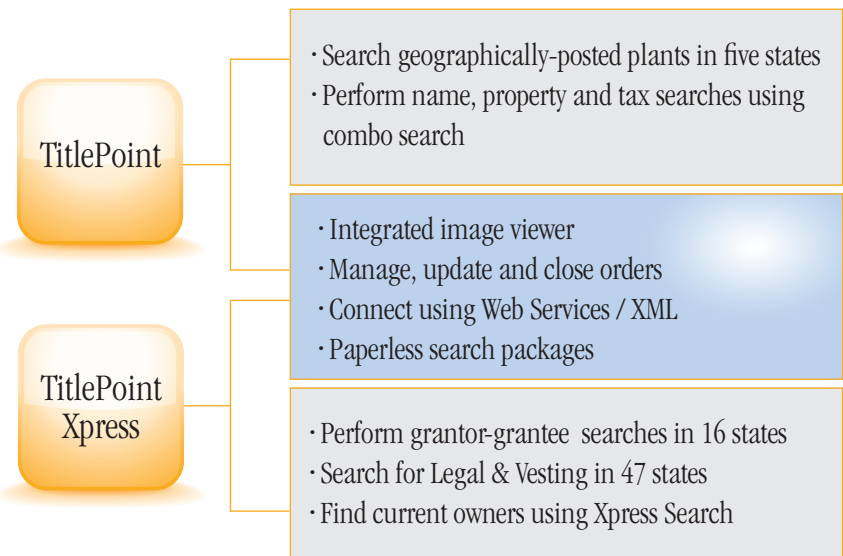

TitlePoint Xpress provides property ownership detail in 847 counties across 47 states. Product capabilities include:

- Perform name and property searches
- Launch additional searches from search results (chaining)
- Use nicknames and name variations in name searching
- Link and open original source documents from property and name chains using the integrated image viewer
- Access premium data, such as starter records, foreclosures, deed images, parcel maps and more

### TitlePoint

- Search capability includes:
  - Property chain of title
  - Name chain
  - Tax assessor profile, with map
  - Document image search
  - Combination search (property, name and tax search)
- Easily update search orders using a date-down function
- An integrated document image viewer includes the ability to convert images to text using OCR
- TitlePoint's search and order management capability is also available via Web Services / XML

### TitlePoint Xpress

- Perform the following searches:
  - Grantor-grantee chain of title and document image searching is available in 16 states and 170 counties. Property chain of title is also available in some FL and NV counties.

Xpress Search performs an automated search of seven databases to create a report that includes a title chain, assessor, recorder and tax collection data, and copies of starter records and plat maps.