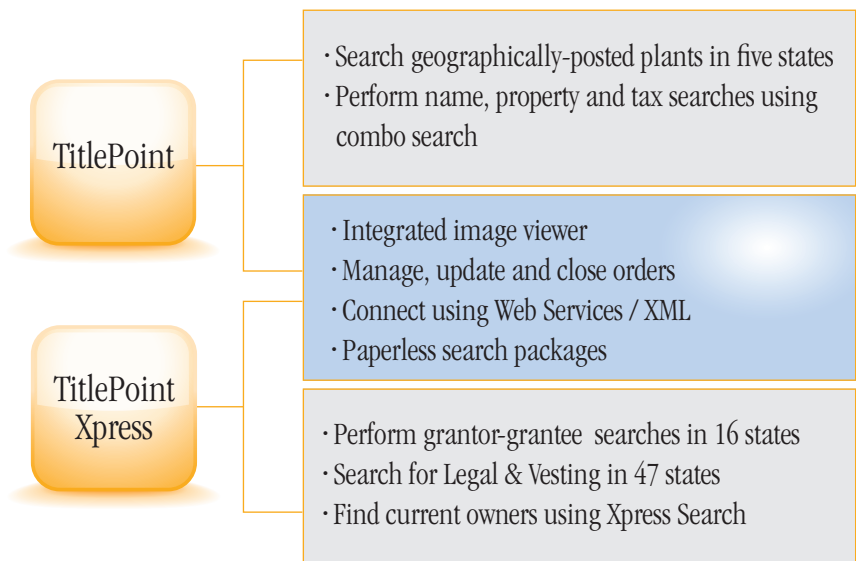

TitlePoint Xpress

- Perform the following searches:
 - Current and previous owner
 - Grantor-grantee chain of title
 - Document image search
 - Property chain of title
 - Legal & Vesting search
 - Mortgage and purchase/transfer information
- Xpress Search simultaneously searches recorder, assessor, tax collector, starter, and document image and map databases to produce a report that includes:
 - Current and prior owner
 - Voluntary and involuntary liens
 - Tax payment status
 - Tax assessor data, with aerial photography
 - Copy of transfer deed
 - Plat map

Software Applications

Property Insight offers two Web-based search applications, TitlePoint[®] and TitlePoint Xpress[®]. Both are offered on a subscription basis. TitlePoint, our flagship search application, connects you to historically-rich geographically-posted title plants and document image databases. It features quick and easy searching for tax, title and document images. TitlePoint Xpress connects you to grantor-grantee and geographically-posted title plants and document image databases. It features intelligent search applications that automate steps in property searching.

TitlePoint Xpress provides property ownership detail in 847 counties across 47 states.

Product capabilities include:

- Perform name and property searches
- Launch additional searches from search results (chaining)
- Use nicknames and name variations in name searching
- Link and open original source documents from property and name chains using the integrated image viewer
- Access premium data, such as starter records, foreclosures, deed images, parcel maps and more